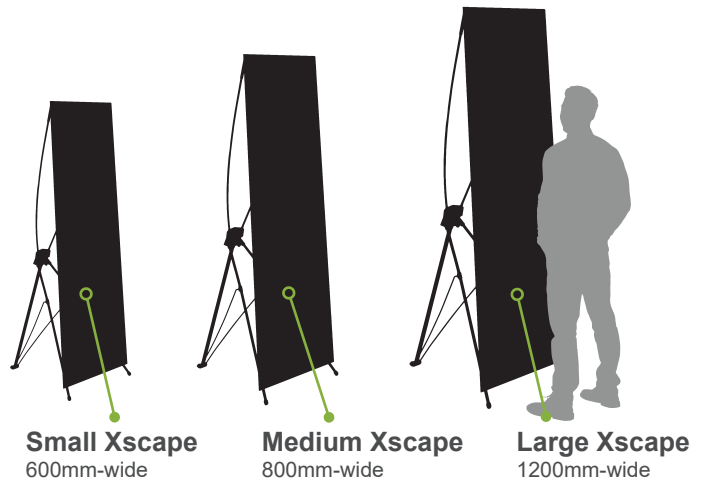

# XSCAPE

TENSION STAND

The Xscape is a great portable indoor banner display unit

- Replacement graphics available
- Quick and easy to assemble
- Lightweight X tension system
- Graphic is mounted utilising a simple eyelet system
- Rubber non-slip feet
- Premium carry bag

The tension system provides the required impact for the majority of your retail and presentation needs.

## Available sizes

## Specification

Name	Small	Medium	Large
Overall Width	600mm	800mm	1200mm
Overall Height	1600mm	1800mm	2000mm
Weight	1.8kg	2.0kg	2.5kg