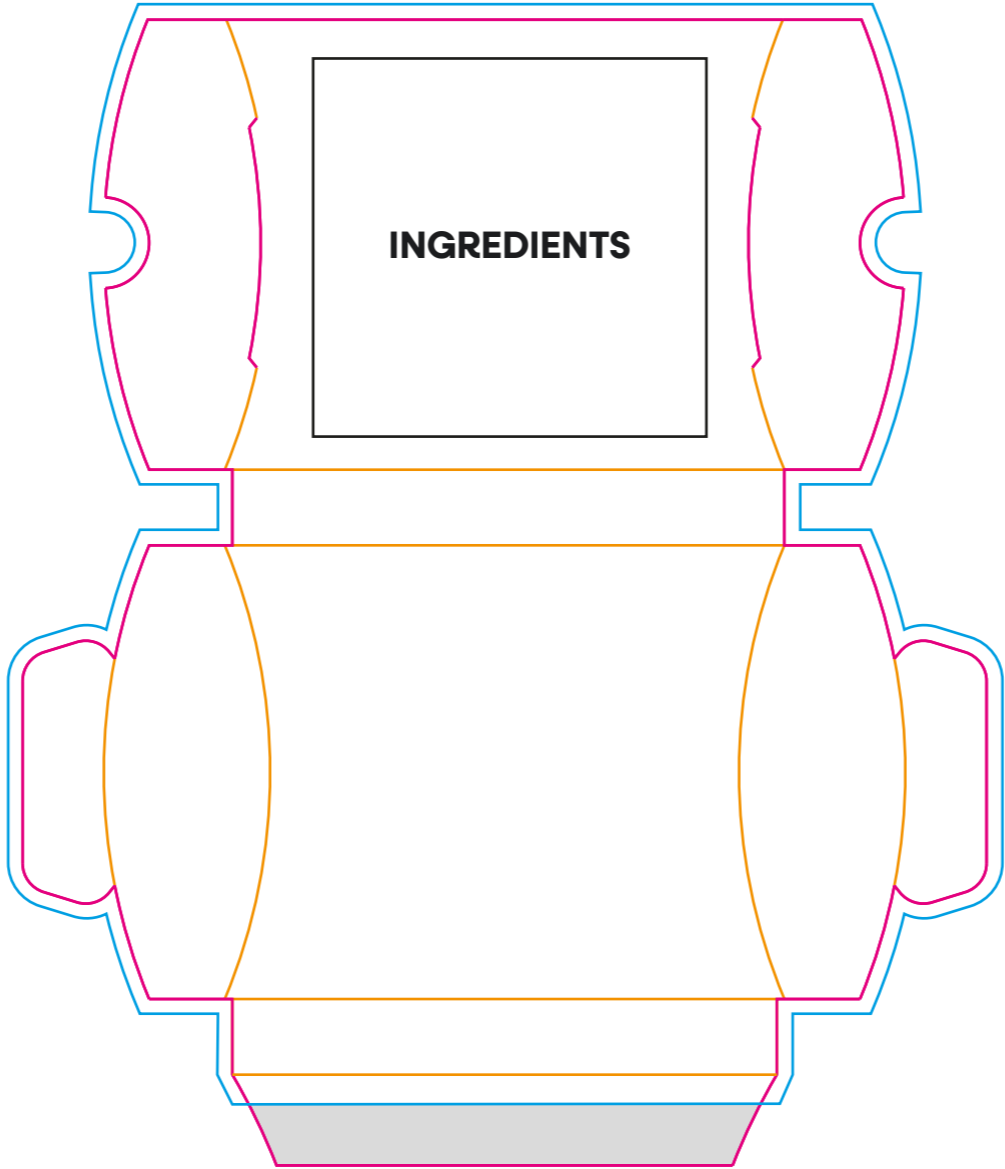

Eco Large Pouch Box - Version 3

PRODUCT TEMPLATE

-  BLEED
-  CONTOUR
-  FOLDS
-  NO PRINT
-  REGISTRATION